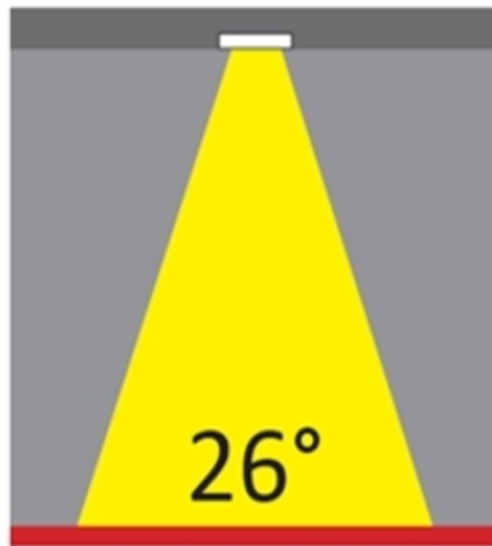

DIXIT RA8 RECESSED

A56121-

PROJECT
TYPE
SPECIFIER
QUANTITY
DATE

	DP	DV		Order Example	K°
Dimming	Phase	0-10V		L5XXXXXX-DV-30K	
Color Temperature	27K	30K	35K	40K	K°
	2700K	3000K	3500K	4000K	0-10V
					3000K

A